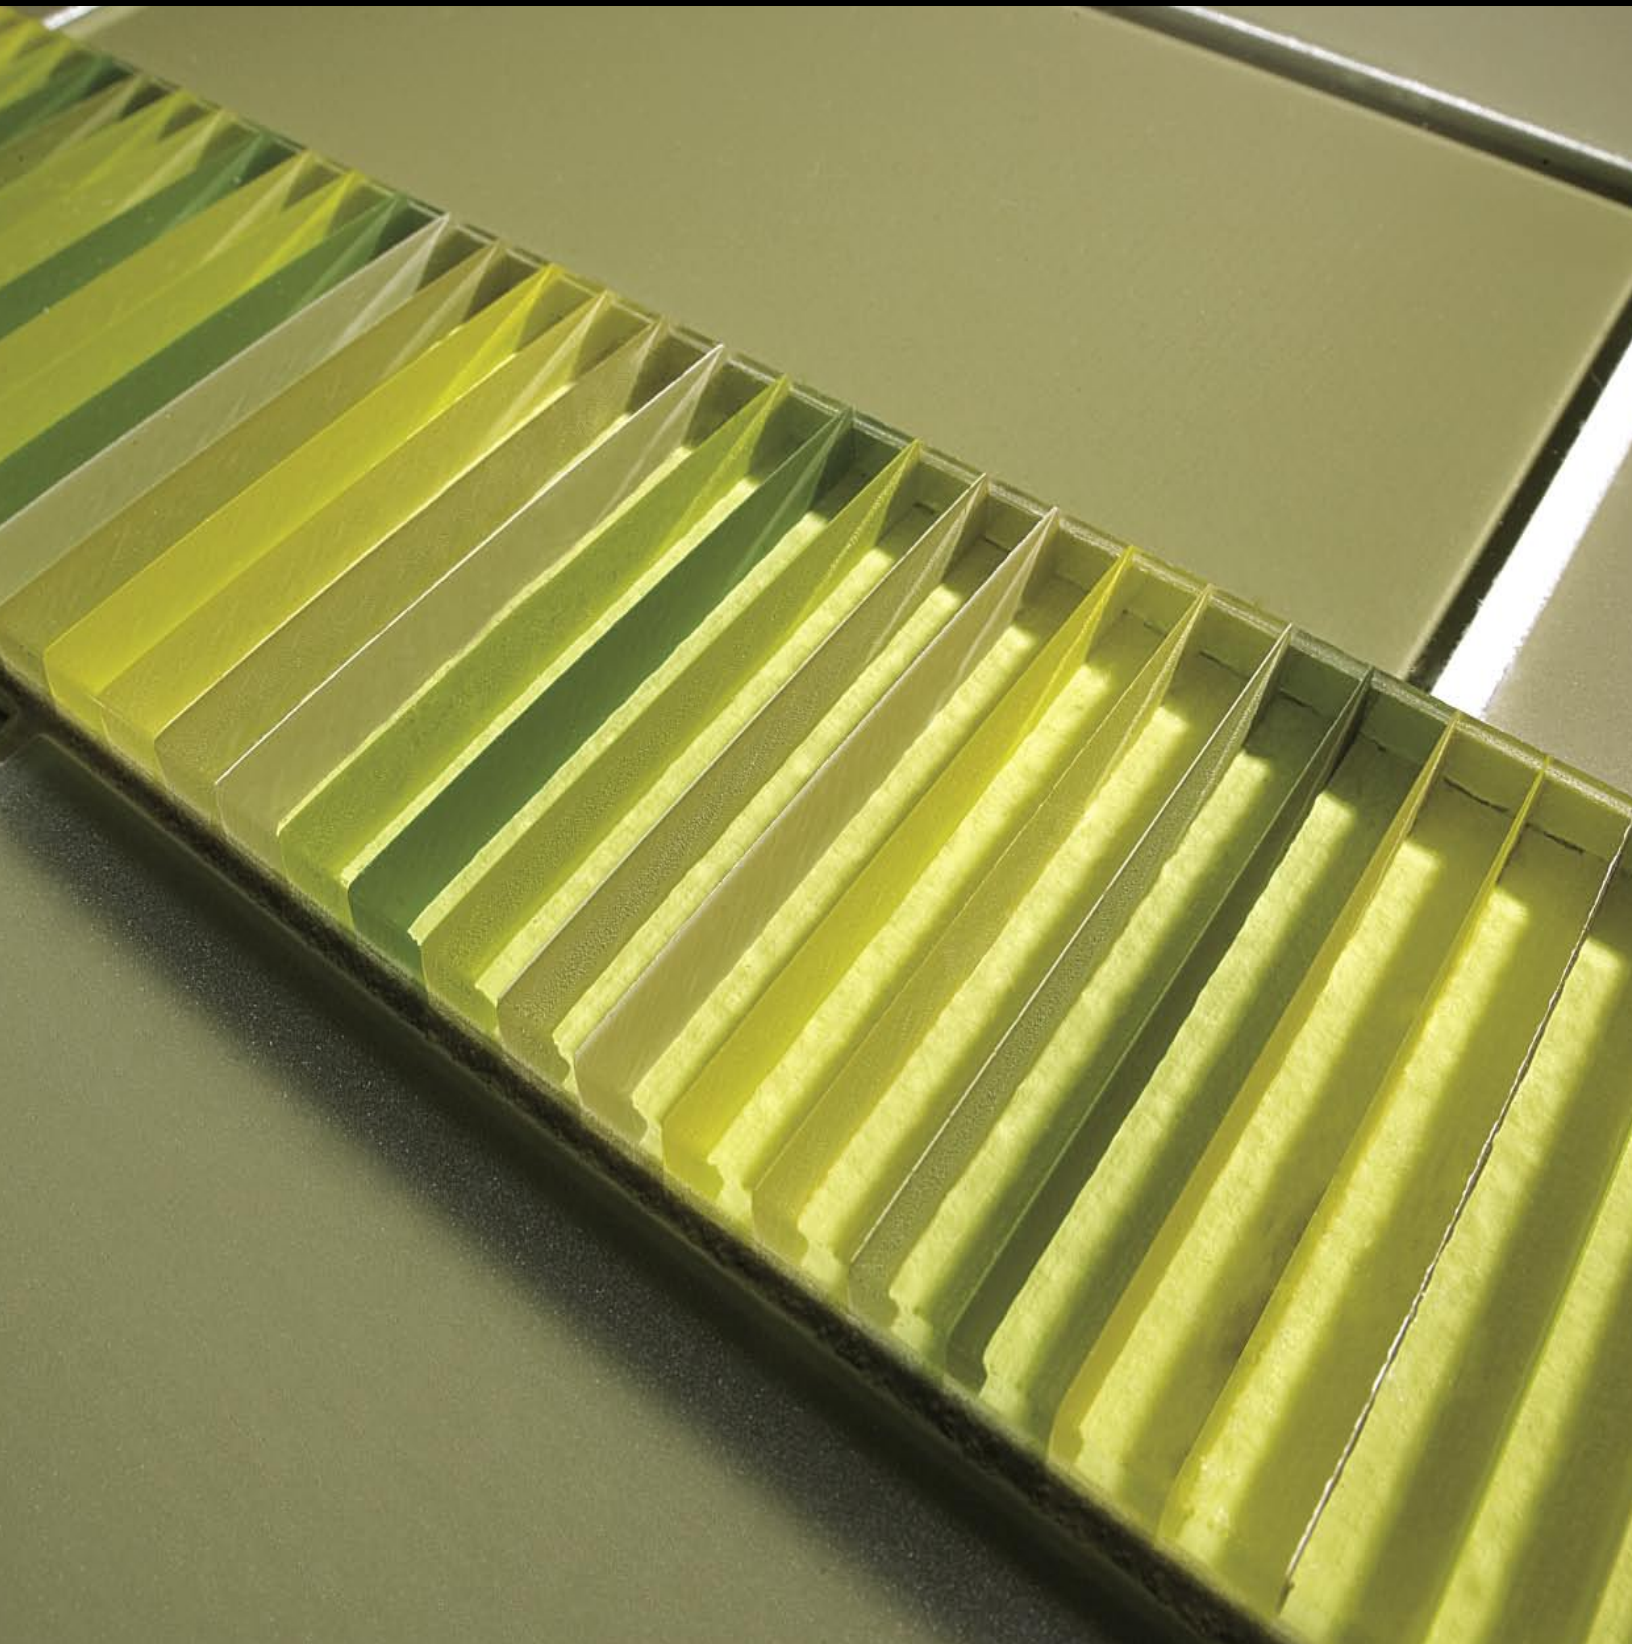

■ NEMO
BARCODE