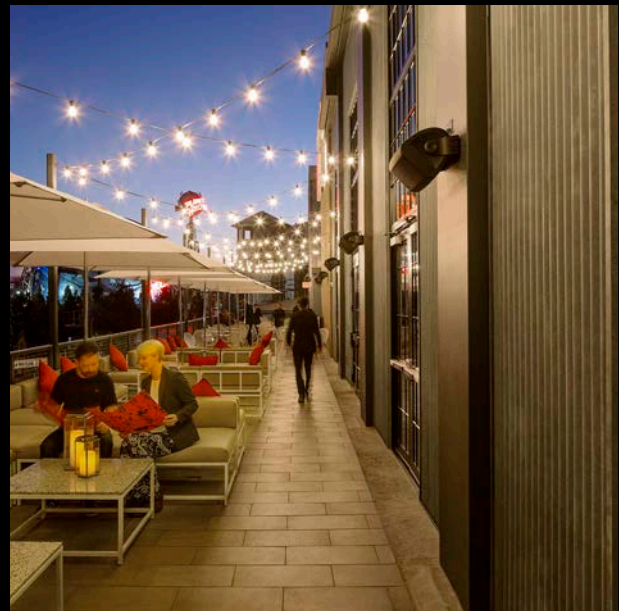

EMOTIONS

TECHNICAL FEATURES

Material	Porcelain
Stain Resistance	≥ Class 3
Water Absorption	≤ 0.1 %
DCOF	> 0.42
Frost Resistant	Resistant
Break Stregnth	> 10.000 N
Thickness	9 mm & 20 mm
Slip Resistance	R11 A+B+C
Resistance to Chemical	Resistant
Rectified	Yes