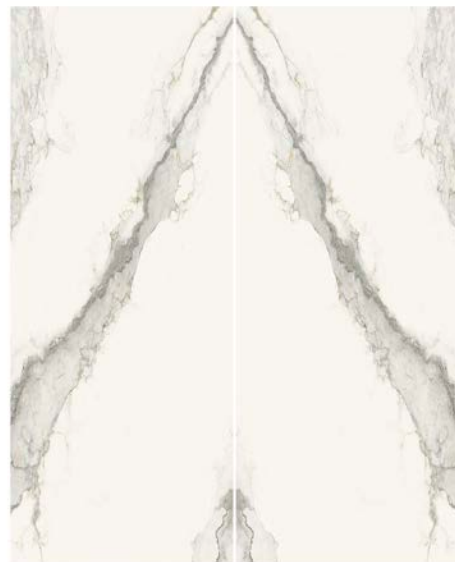

NEMO

TILE + STONE

LARSEN

LARSEN

LARSEN

LARSEN COLORS

PORCELAIN SLAB FLOOR & WALL TILE

**SUPER BIANCO GRIS
NATURAL**

**SUPER BIANCO GRIS
BOOKMATCH NATURAL**

**SUPER BIANCO GRIS
PULIDO BRILLO**

**SUPER BIANCO GRIS
PULIDO BRILLO BOOKMATCH**

LARSEN

LARSEN

TECHNICAL FEATURES

Type	Porcelain
Reaction to Fire	Class A1
Stain Resistance	Class 3 min.*
Water Absorption	≤ 0.2%
DCOF	> 0.42
Frost Resistant	Resistant
Bending Strength	≥ 35 N / mm ²
Thickness	6 mm
Break Strength	≥ 700 N
Resistance to Deep Abrasion	≤ 135 mm ³
Rectified	Yes