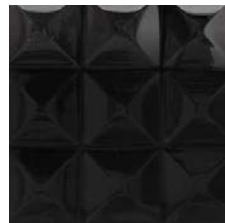

BLACK GUIZA