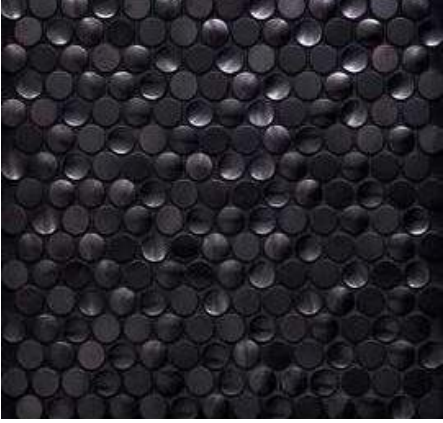

NEMO RAZOR

RAZOR COLORS

PENNY

3/4 x 3/4
STACK

3/4 x 4
STACK

ZEN MIX

ZEN WEAVE

BLACK DIMPLE

RAZOR SIZES

Material: Metal
Application: Wall
Finishes: High Gloss
Size: 12x12 Mosaic Sheets

PENNY

3/4 x 3/4
STACK

3/4 x 4
STACK

ZEN MIX

ZEN WEAVE

BLACK DIMPLE