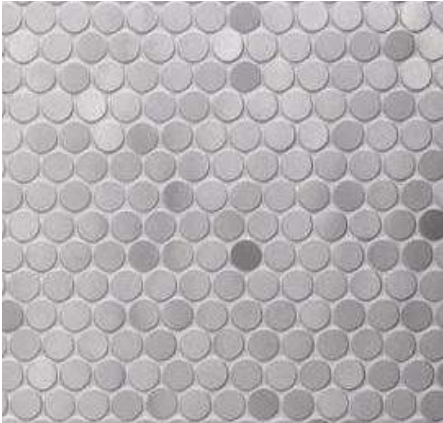

NEMO RAZOR

RAZOR COLORS

PENNY

3/4 x 3/4
STACK

3/4 x 4
STACK

ZEN MIX

ZEN WEAVE

BLACK DIMPLE

RAZOR SIZES

Material: Metal
Application: Wall
Finishes: High Gloss
Size: 12x12 Mosaic Sheets

PENNY

3/4 x 3/4
STACK

3/4 x 4
STACK

ZEN MIX

ZEN WEAVE

BLACK DIMPLE